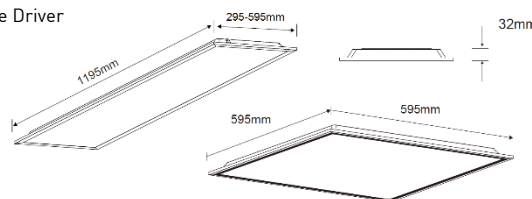

ACCESSORIES:

- RDL6060SF-01 Surface Mount Kit for 600x600 DALLAS panels – Flat pack needs assembly
- RDL3012SP-01 Surface Mount Kit for 300x1200 DALLAS panels – Preassembled frame
- HED2040 DALI / Switch Dim/ 1-10V driver
- RMP30-PSU 30w Phase dimmable Driver