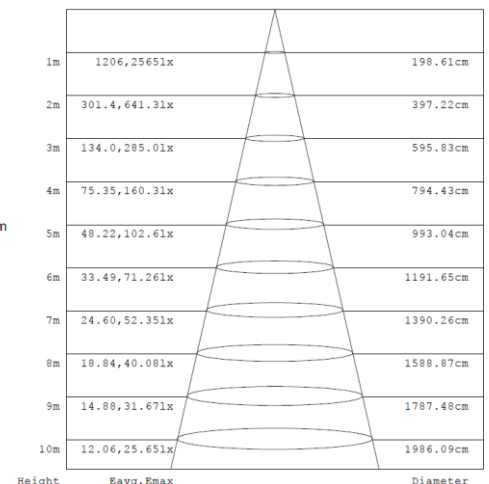

Diagram for RDL50406012UGR in 4000K. Other diagrams available on request

ACCESSORIES:

- RDL6060SF-01 Surface Mount Kit for 600x600 DALLAS panels – Flat pack needs assembly
- RDL3012SP-01 Surface Mount Kit for 300x1200 DALLAS panels – Preassembled frame
- HED2040 DALI / Switch Dim/ 1-10V driver
- RMP30-PSU 30w Phase dimmable Driver